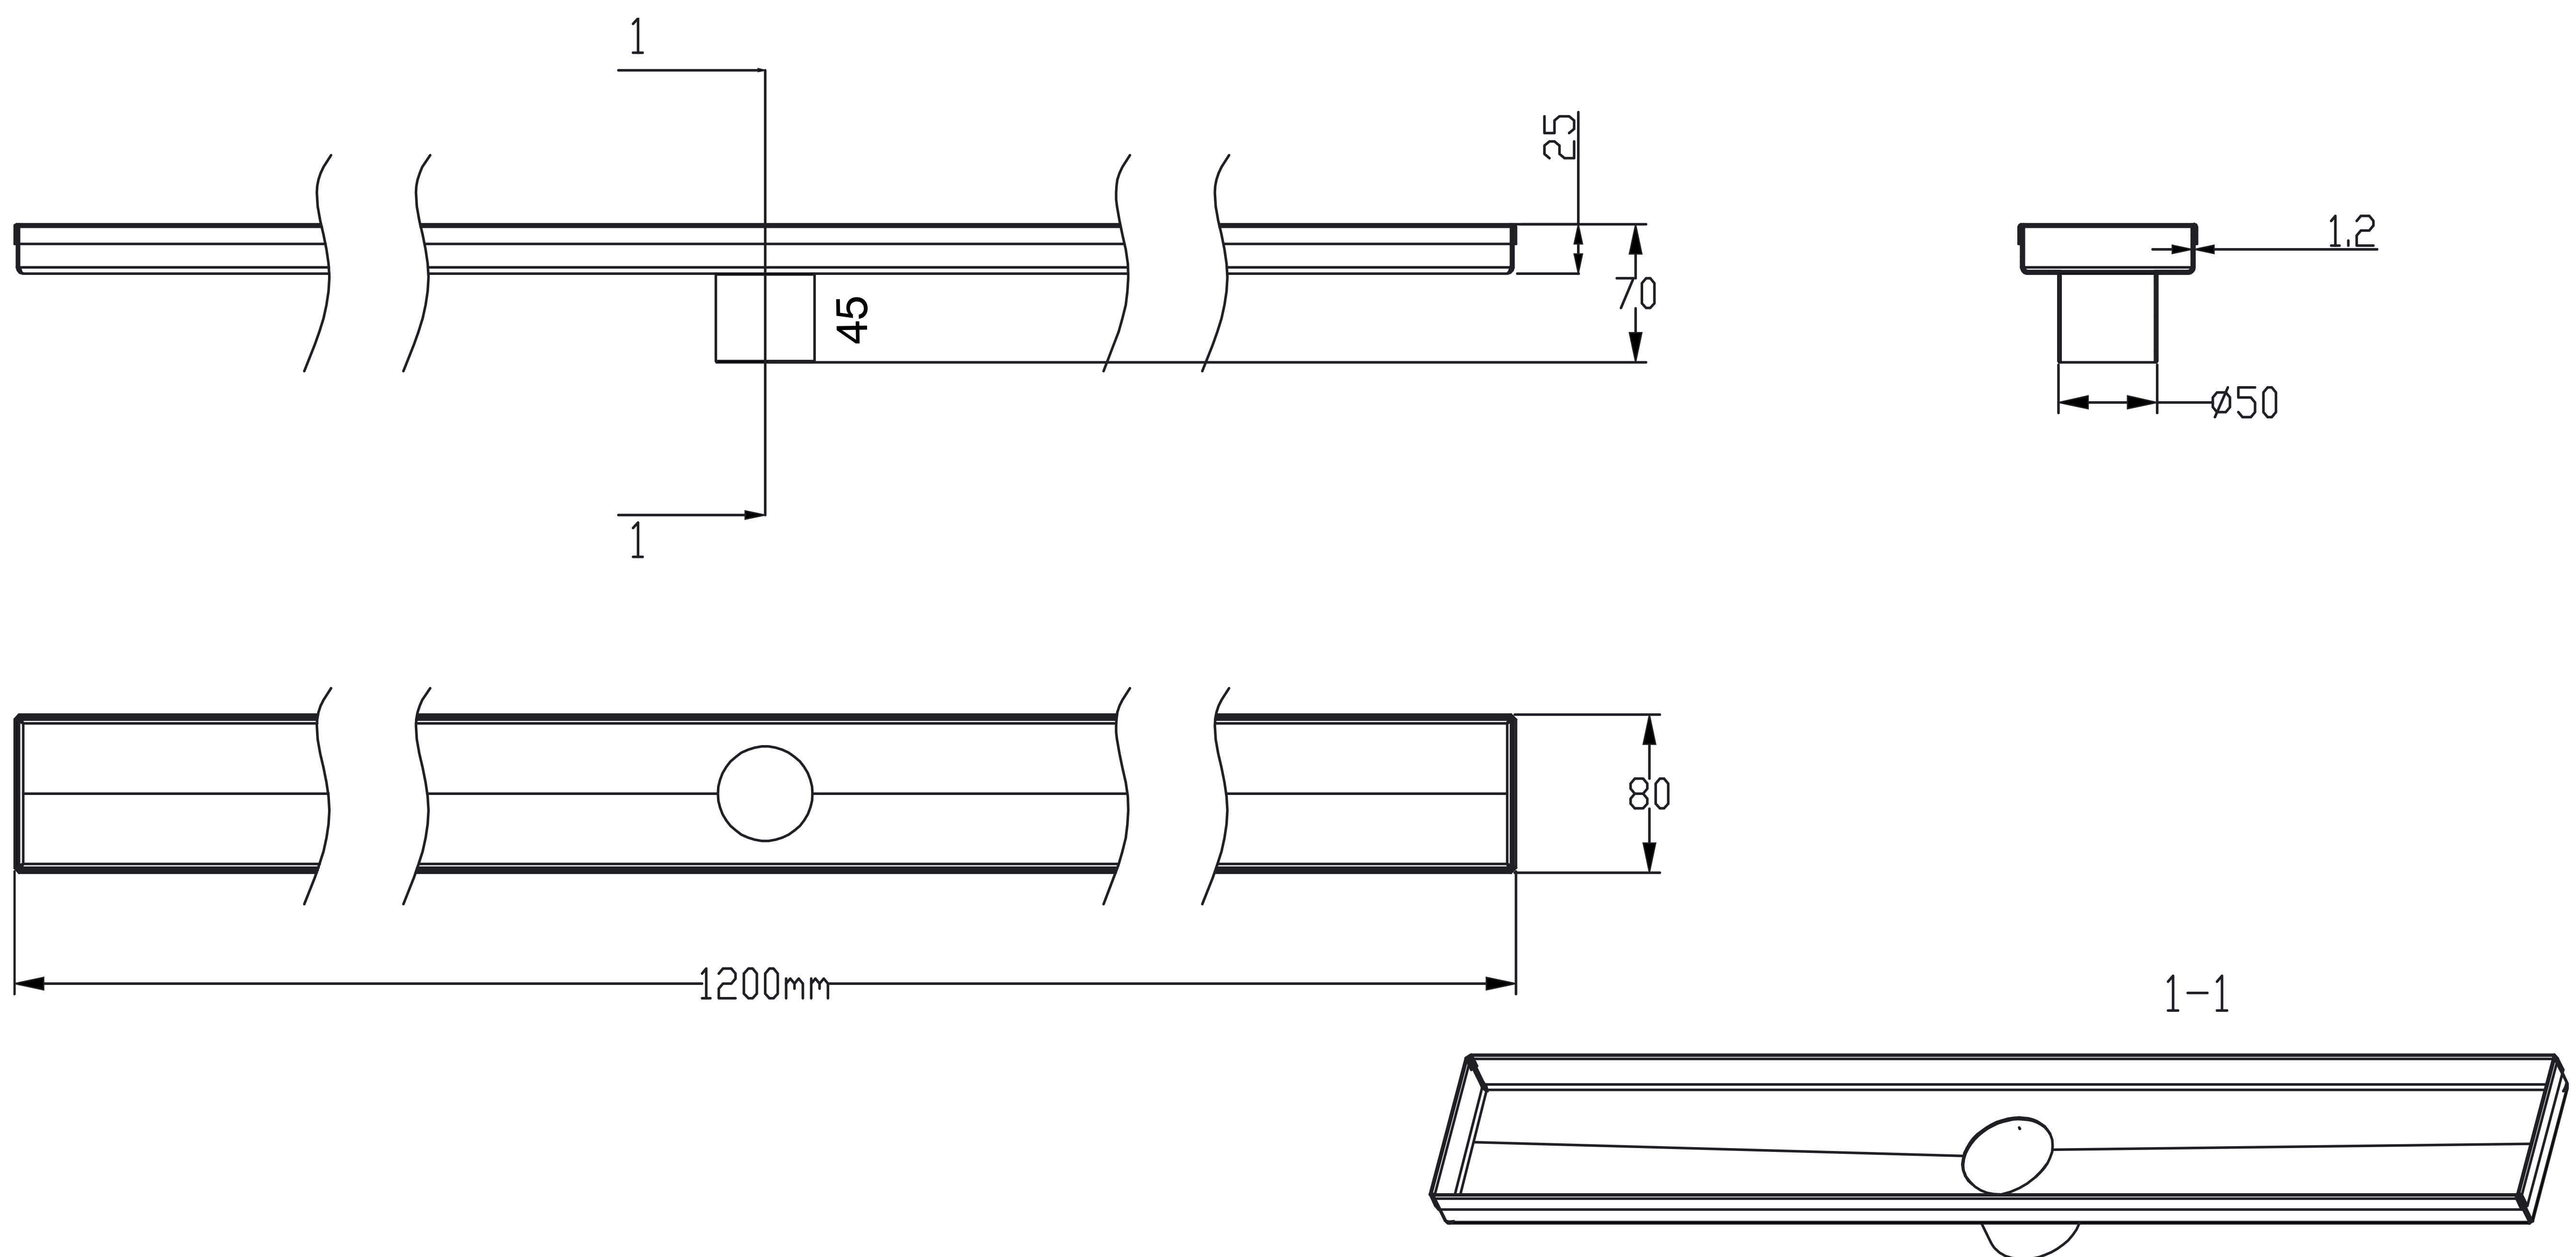

Shower Channel Base

Product Code : **120080 BS CH**

Technical Drawing

All dimension are in **mm**